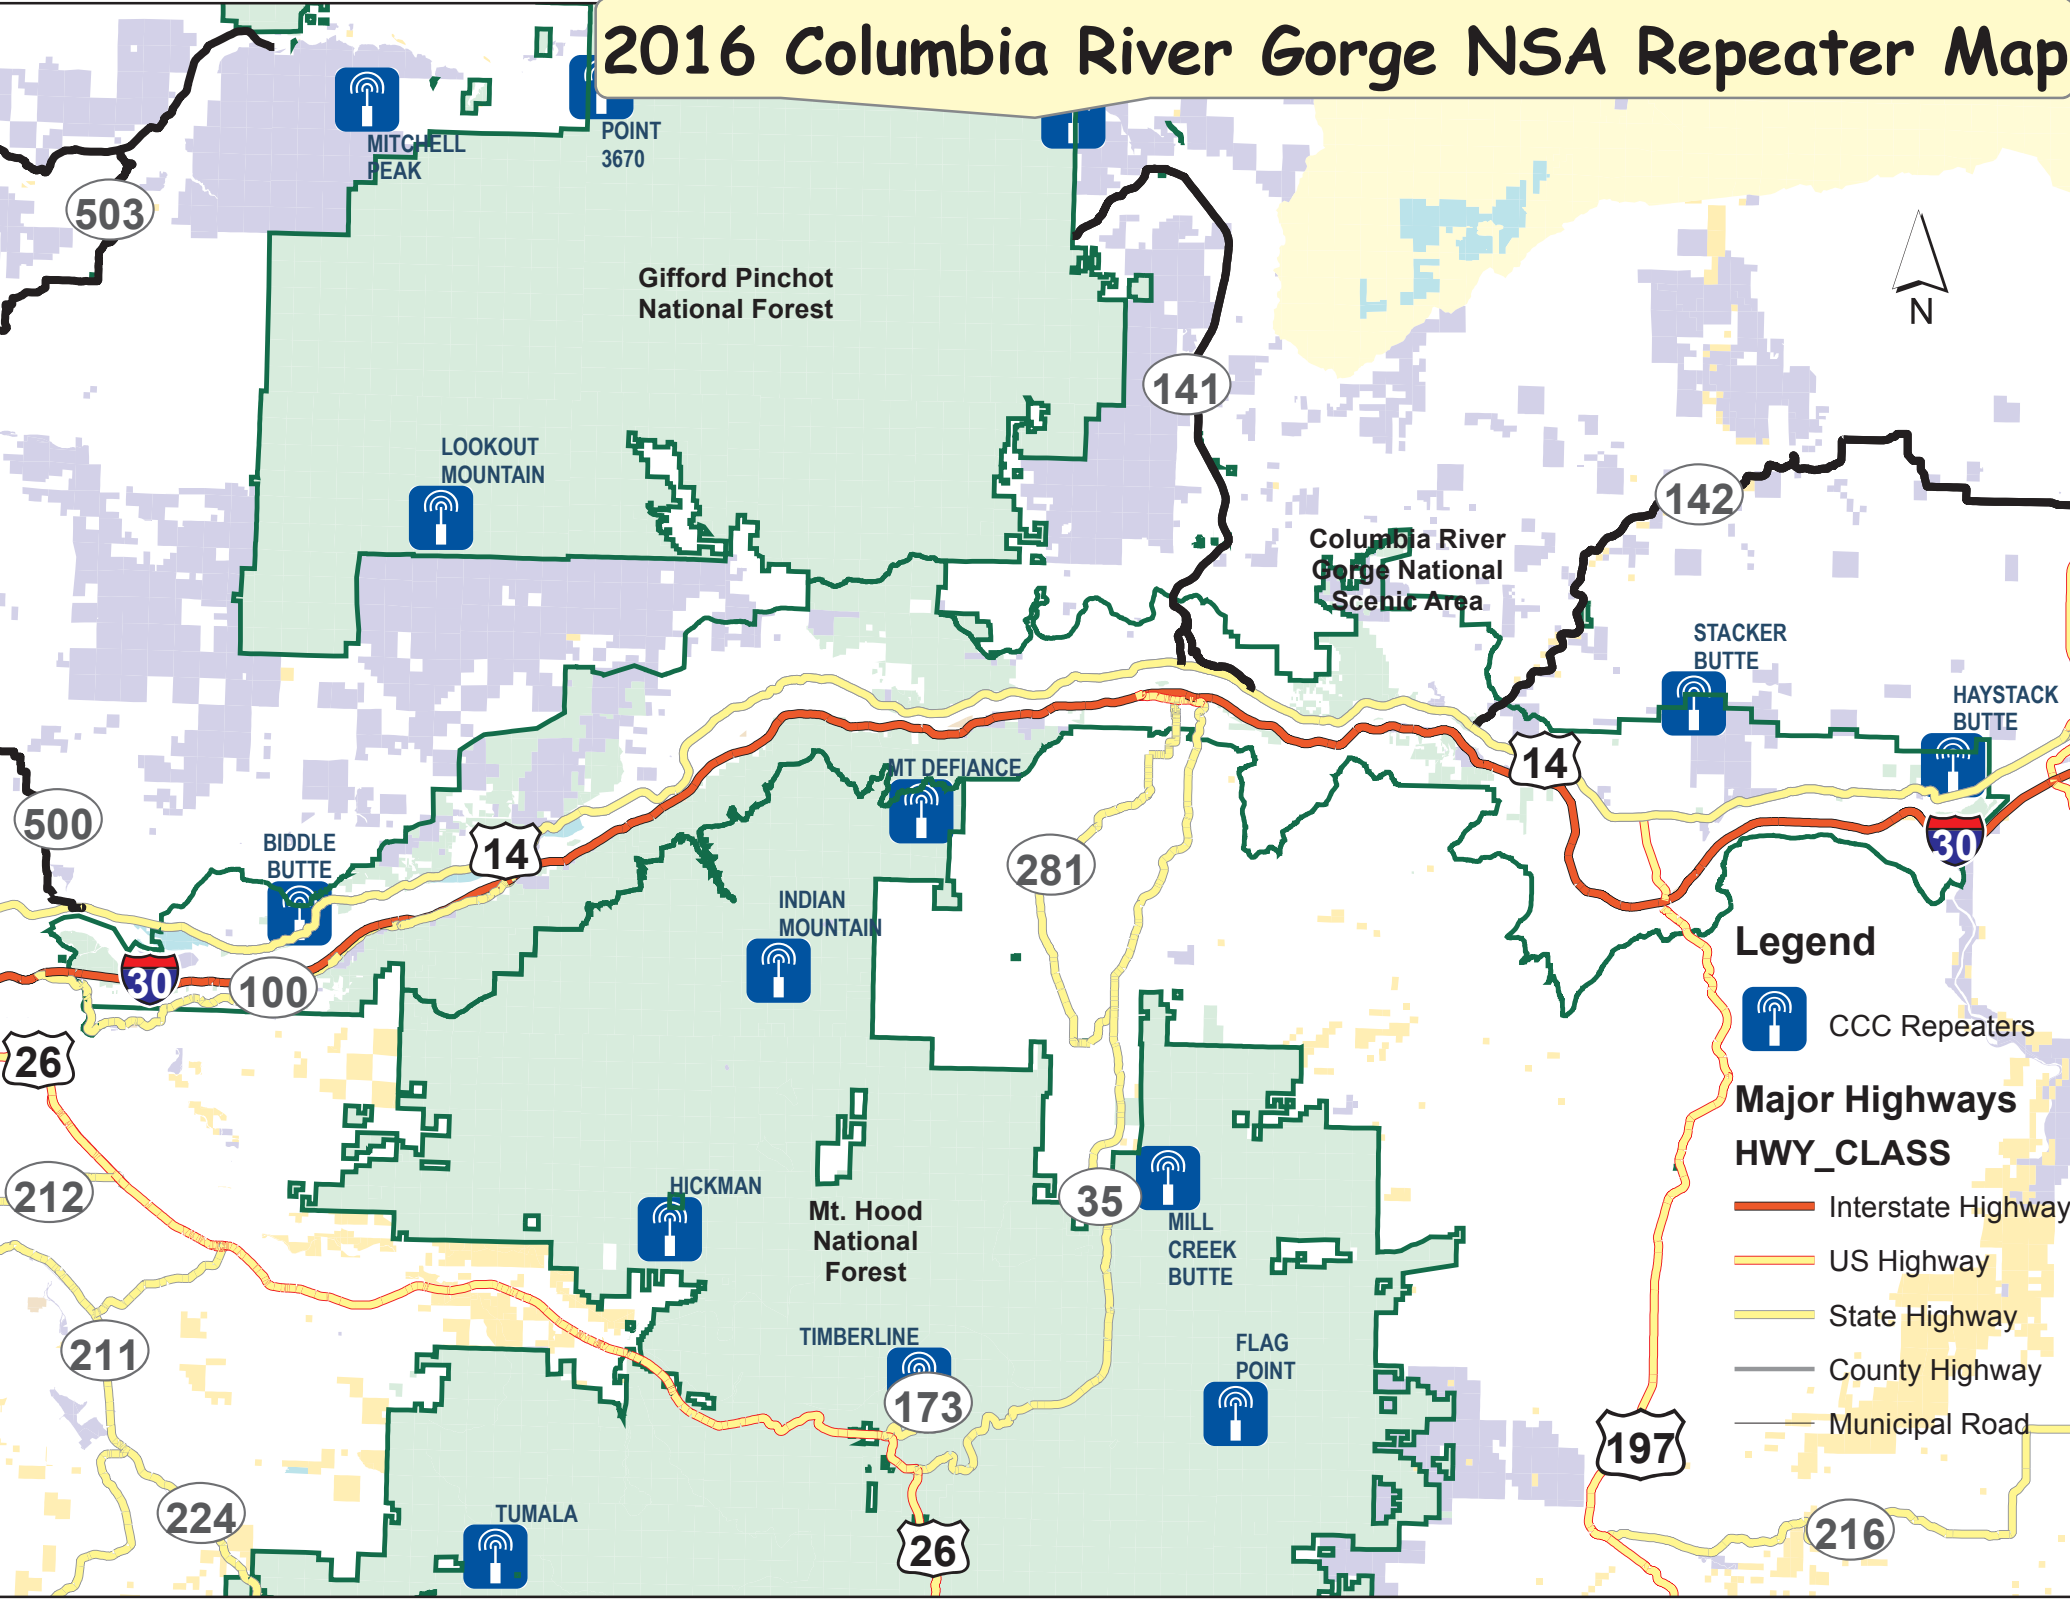

2016 Columbia River Gorge NSA Repeater Map

Legend

 CCC Repeaters

Major Highways

HWY_CLASS

-  Interstate Highway
-  US Highway
-  State Highway
-  County Highway
-  Municipal Road