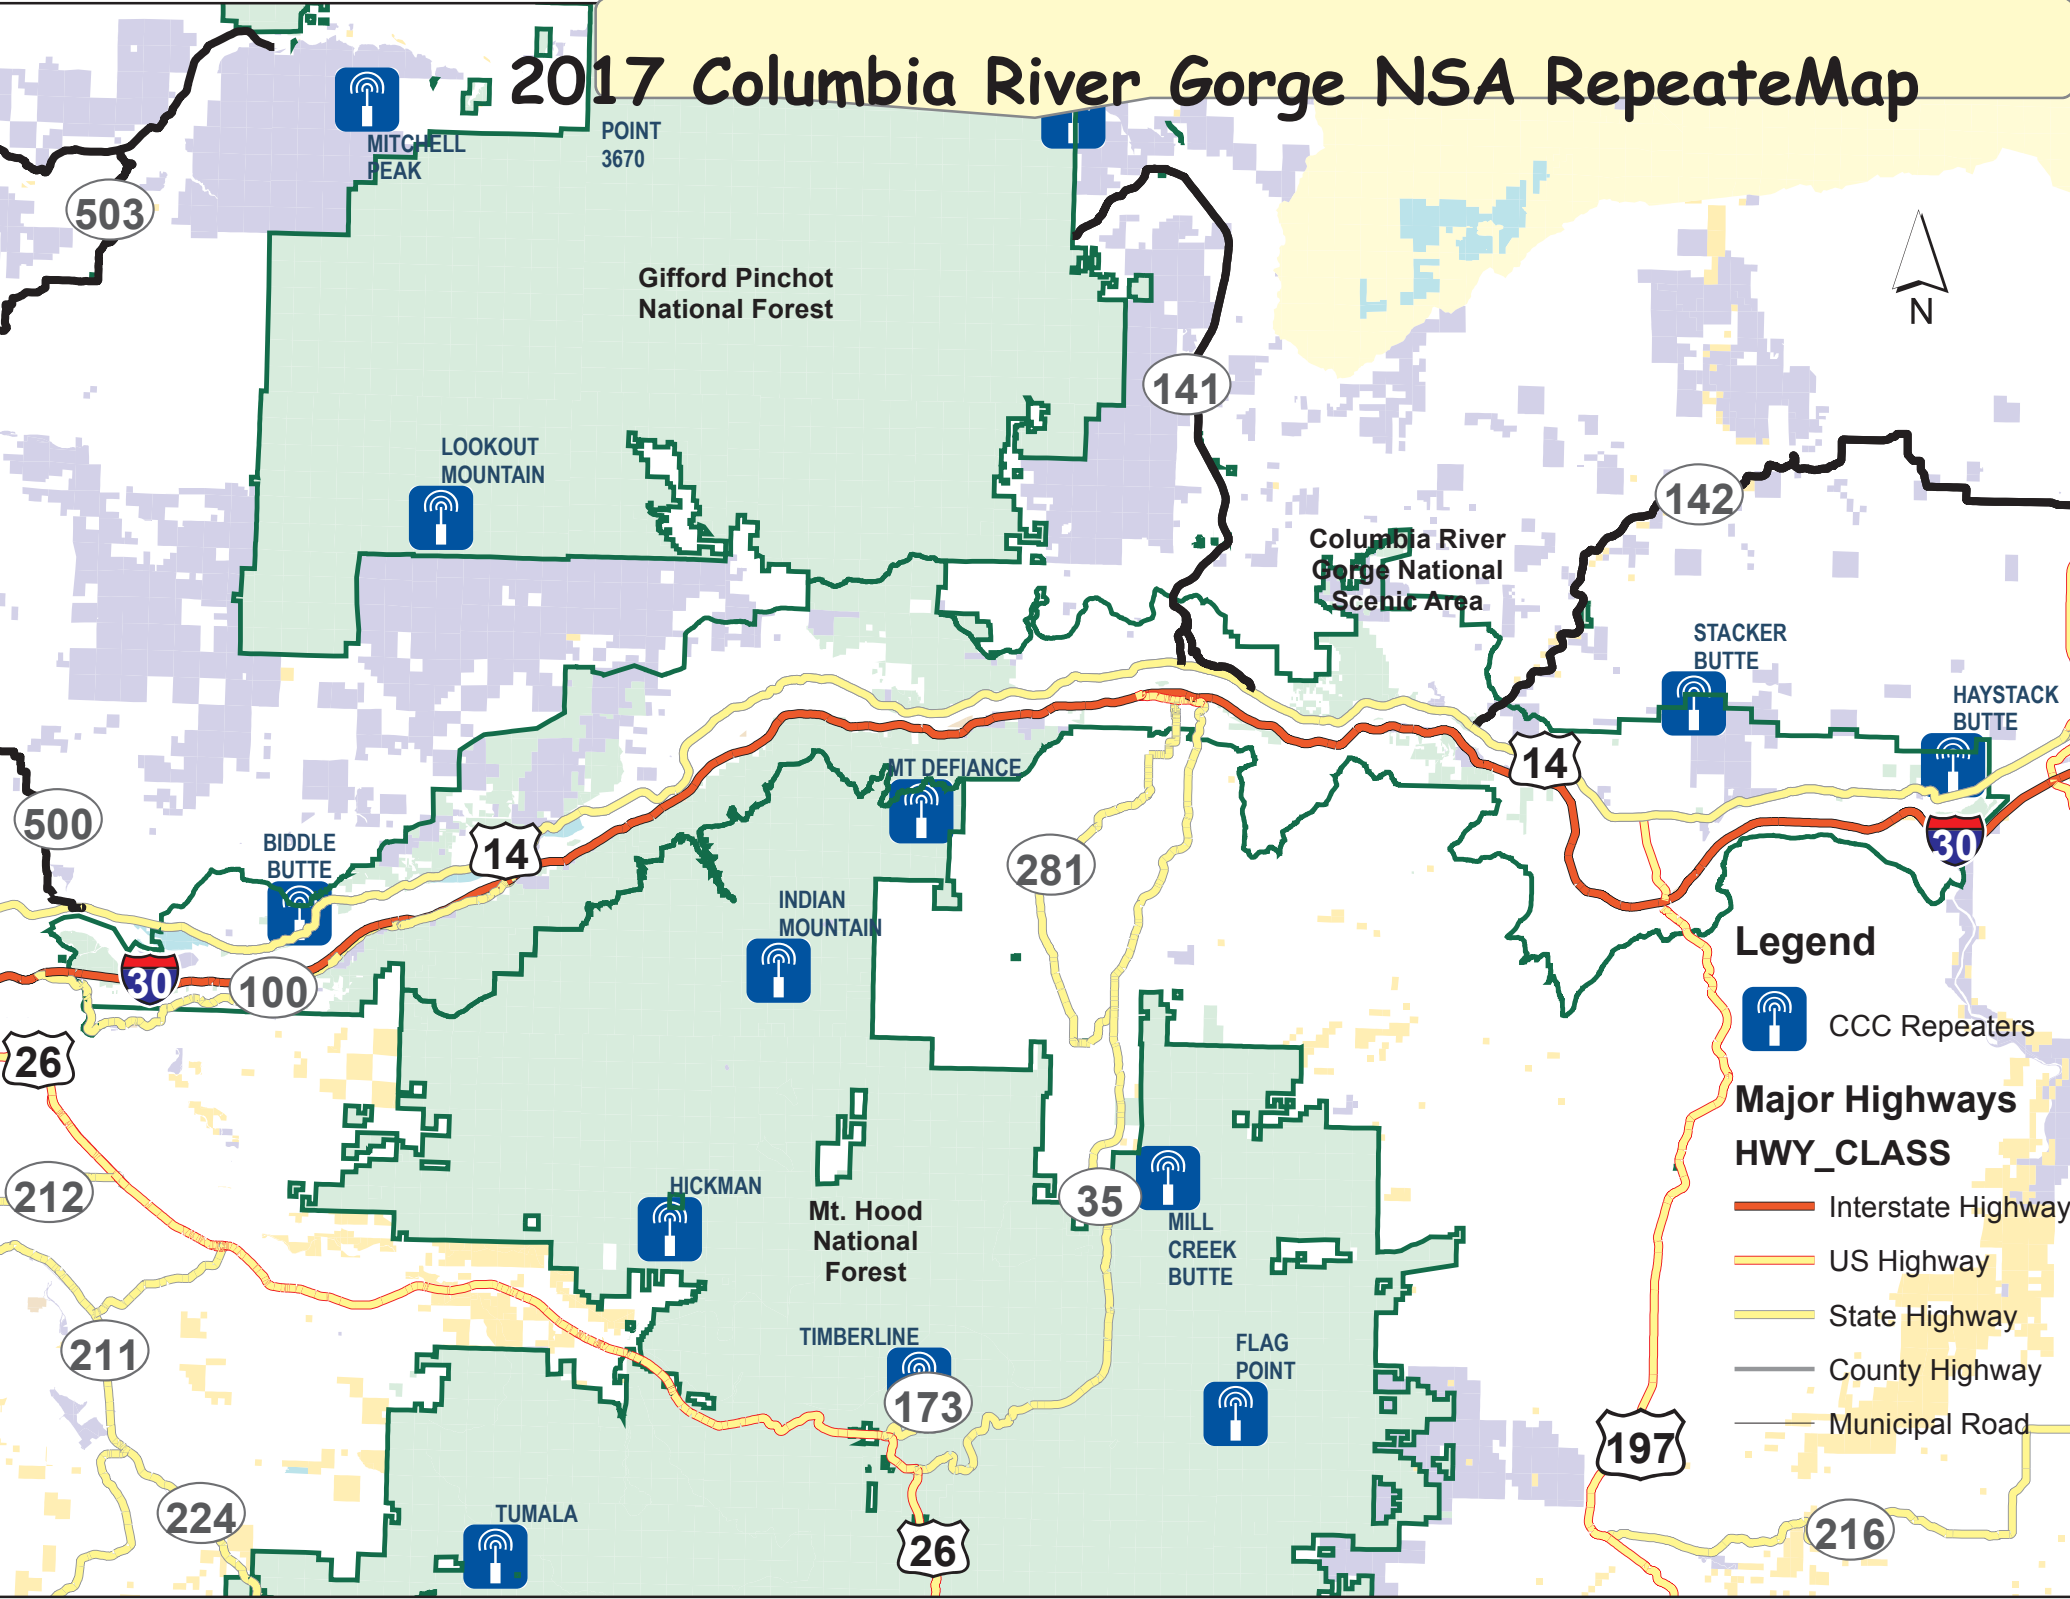

2017 Columbia River Gorge NSA RepeatMap

MITCHELL PEAK

POINT 3670

Gifford Pinchot National Forest

LOOKOUT MOUNTAIN

Columbia River Gorge National Scenic Area

STACKERS BUTTE

HAYSTACK BUTTE

MT DEFIANCE

BIDDLE BUTTE

INDIAN MOUNTAIN

HICKMAN

Mt. Hood National Forest

MILL CREEK BUTTE

FLAG POINT

TIMALA

100

26

212

211

35

35

173

197

224

26

216